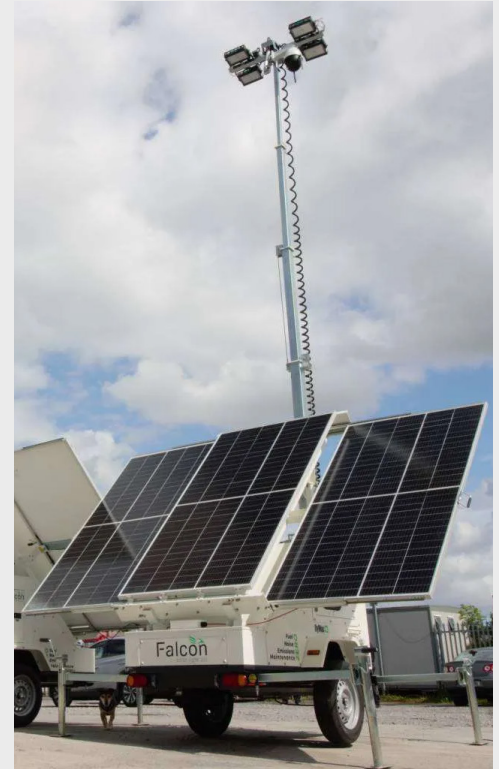

LCA

FULL SECURITY TOWER

Lights. Camera. Action. The LCA security tower is an all-in-one solution to warn, monitor and capture intruders on sites.

The LCA includes 4 x 100W LED tiltable overhead lamps, providing 2400sq.m of lightning coverage for a brighter carbon free environment. It is ideal for remote locations requiring security lighting as well as providing safe worksites during the shorter winter days.

Using a sustainable power source improves your company's Carbon Footprint whilst simultaneously saving on the cost of fuel.

THE LCA HAS A RANGE OF FEATURES INCLUDING:

- ✓ **MANUALLY EXTENDABLE & ADJUSTABLE SOLAR PV PANELS**
Designed to maximise the sun's rays during daylight hours
- ✓ **4 X 100W TILTABLE LED LIGHTING SYSTEM** With 7m electrically extendable mast and 360° rotation head providing 2400 sq.m of lighting coverage
- ✓ **INTELLIGENTLY DESIGNED ELECTRICAL CONTROL PANEL DISPLAY**
Providing multiple user optimization options
- ✓ **4 X STEEL EXTENDABLE STABILIZERS** Manually operated for quick setup time

ZERO Carbon Emissions
ZERO Fuel Costs
ZERO Noise

SPECIFICATIONS

CAMERA

Camera	PTZ with 23x optical zoom
PIRs	Up to 64 wireless PIR inputs (4 as standard)

SOLAR PANELS

Maximum Power (Pmax)	550W
Maximum Power Voltage(Vmp)	41.96V
Maximum Power Current(Vmp)	13.11A
Power Tolerance	0/+5W
Lifting Angle	45°
Extending Area	6.85m ²